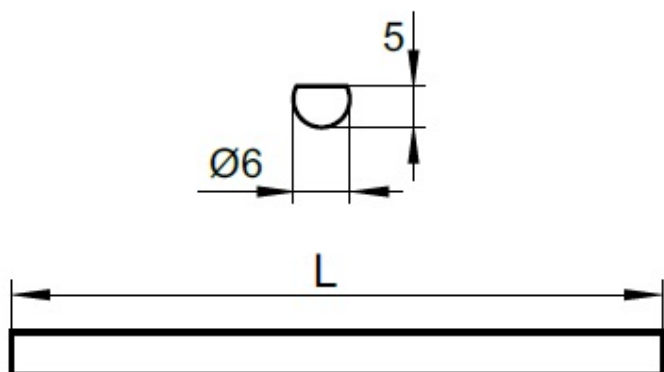

## PRODUCT SHEET

**Description:**

Locking Bar  $\varnothing 6\text{mm} \times 1500\text{mm}$ , Steel, Nickel Plated

**Item number:**

14.05.729-2

Units	Box	Carton	HS Code	Barcode
Pcs.	1	60	8301600090	 5704866484220

# 14.05.720	1000 mm Nickel Plated
# 14.05.723	1000 mm Brass Plated
# 14.05.724	1000 mm Bronze Plated
# 14.05.725	1200 mm Nickel Plated
# 14.05.729	1500 mm Nickel Plated
# 14.05.730	1500 mm Bronze Plated
# 14.05.735	2000 mm Nickel Plated